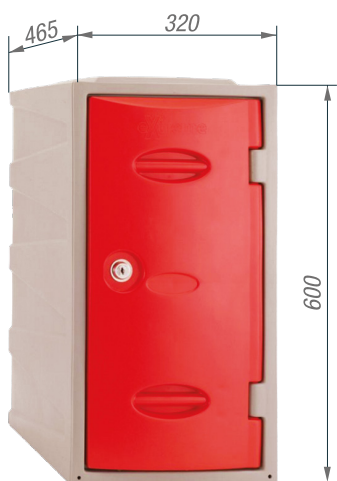

RIVAL

+ t u b o s +

- Fabricated with polyethylene.
- Do not deform, stackable .
- Resistant to moisture and severe weather, washable.
- Built with two pieces: the door and the body.
- Available in 3 sizes: small, medium and large.
- Variety of colors.
- Lock with key or to place padlock, providing security to the belongings of the users.
- Additional piece which adapts as a ceiling improving the style of the product.

+LARGE LOCKER

HEIGHT: 900 mm

WIDE: 320 mm

DEPTH: 465 mm

+MEDIUM LOCKER

HEIGHT: 600 mm

WIDE: 320 mm

DEPTH: 465 mm

+SMALL LOCKER

HEIGHT: 450 mm

WIDE: 320 mm

DEPTH: 465 mm

+DETAILS+

eXtreme

KEY OPTION

PADLOCK OPTION