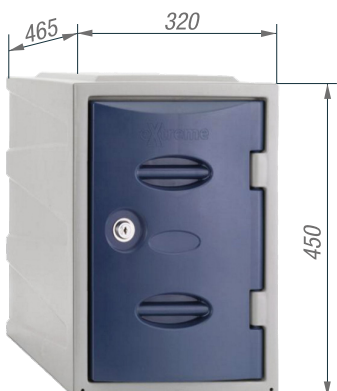

+LARGE LOCKER

HEIGHT: 900 mm

WIDE: 320 mm

DEPTH: 465 mm

+MEDIUM LOCKER

HEIGHT: 600 mm

WIDE: 320 mm

DEPTH: 465 mm

+SMALL LOCKER

HEIGHT: 450 mm

WIDE: 320 mm

DEPTH: 465 mm

+DETAILS+

eXtreme

KEY OPTION

PADLOCK OPTION